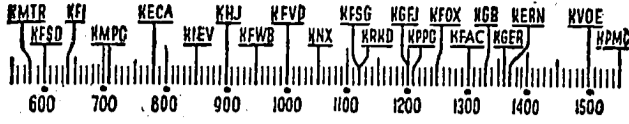

YOUR Radio TODAY

[The information contained in the following schedule is furnished by the stations broadcasting the programs.]

Before 8 a.m.

KMTR—Spanish Music, 6.
KFI—Melody, 7; News, 7:15; Singin' Salesman, 7:30; Sam Hayes, 7:45.
KMPC—"Roll Out," 6; Early Girls, 7.
KECA—Musical Clock, 6:30; News, 7:30 Music, 7:45.
KHJ—Rise & Shine, 6.
KFWB—Stu Wilson, 6; Sunrise Express, 7.
KFVD—Spanish, 6; World on Air, 7.
KXN—Sunrise Salute, 6; News, 7:30 Talk, 7:45.
KRKB—Doug Douglas, 6; News, 6:30; Doug Douglas, 6:45; News, 7:45.
KFOX—El Despertador, 5; News, 7:30 Bulletin, 7:45.
KGFJ—Stocks, 7; Sports; Choir, 7:15; Music, 7:45.
KFAC—Serenade, 6; Pastor Reynolds, 7; Music, 7:30.
KGER—Farm, 6:05; Purple Mule, 6:30; Aubrey Lee, 7:15.
KVOE—Yawn Patrol, 7; News, 7:45.

KXN—Pretty Kitty Kelly, 1; Myri Marge, 1:15; Hilltop House, 1:30; Stepmother, 1:45.
KRKB—Music, 1; City Hall, 1:15; Music, 1:30.
KGFJ—News, Stocks, 1; Melody, 1:30
KFOX—Orch., 1; Music, 1:30; O'Neills, 1:45.
KFAC—Religious Science, 1; Sheriff Dept., 1:15; Organ, 1:45.
KGER—News, 1; Officials on Parade 1:05; Bits of Hits, 1:20; Trio, 1:30.
KVOE—Better Business, 1; Orch., 1:30

2 to 3 p.m.

KMTR—Stocks, 2; Political, 2:15; Paw Hawkins, 2:30.
KFI—Girl Alone, 2; "Against Storm," 2:15; Kitty Keene, 2:30; Career Alice Blair, 2:45.
KMPC—Air School, 2; News, 2:30; March, 2:45.
KECA—School Broadcast, 2; Classics, 2:25.
KHJ—News, Music, 2; Johnson Family, 2:15; News, 2:30; Manhattan Mother, 2:45.
KFWB—Music, 2; Civic Session, 2:30; Songshop, 2:45.
KFVD—Political, 2; Woody, 2:15; Music, 2:45.
KXN—"Kathleen Norris," 2; Life Love Dr. Susan, 2:15; Happened in Hollywood, 2:30; Scattergood Baines, 2:45.
KRKB—Henry Orch., 2; News, 2:30; Hawaiian, 2:45.
KFOX—Musical, 2; Guiding Light, 2:15; Music, 2:30.
KFAC—Band, 2:15.
KGER—Geo. Strange, 2; Concert, 2:30.
KVOE—Old Fashioned Girl, 2; Johnson Family, 2:15; News, 2:30; Manhattan Mother, 2:45.

KMTR—Stocks, 2; Political, 2:15; Paw Hawkins, 2:30.
KFI—Girl Alone, 2; "Against Storm," 2:15; Kitty Keene, 2:30; Career Alice Blair, 2:45.
KMPC—Air School, 2; News, 2:30; March, 2:45.
KECA—School Broadcast, 2; Classics, 2:25.
KHJ—News, Music, 2; Johnson Family, 2:15; News, 2:30; Manhattan Mother, 2:45.
KFWB—Music, 2; Civic Session, 2:30; Songshop, 2:45.
KFVD—Political, 2; Woody, 2:15; Music, 2:45.
KXN—"Kathleen Norris," 2; Life Love Dr. Susan, 2:15; Happened in Hollywood, 2:30; Scattergood Baines, 2:45.
KRKB—Henry Orch., 2; News, 2:30; Hawaiian, 2:45.
KFOX—Musical, 2; Guiding Light, 2:15; Music, 2:30.
KFAC—Band, 2:15.
KGER—Geo. Strange, 2; Concert, 2:30.
KVOE—Old Fashioned Girl, 2; Johnson Family, 2:15; News, 2:30; Manhattan Mother, 2:45.

3 to 4 p.m.